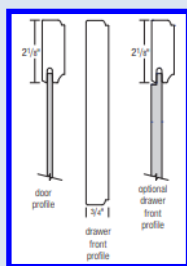

Oak, Maple
$260/LF
Cherry
$304/LF

- Full Overlay
- Veneer recessed panel door
- 3/4" Slab DF
- 5PC option is available as a global option. If only a few selected cabinets are desired, a separate order must be placed to avoid having the charge on all cabinets