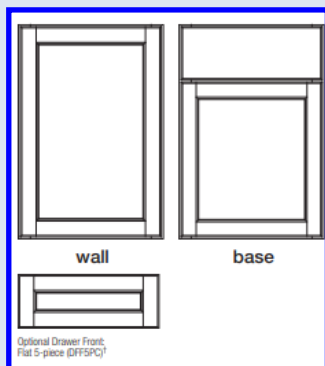

PG.17

The **Naomi** door style is new to Classic. It's THE price leader in Classic and it's available in OAK

Oak, Maple
\$260/LF
Cherry
\$304/LF

- Full Overlay
- Veneer recessed panel door
- 3/4" Slab DF
- 5PC option is available as a global option. If only a few selected cabinets are desired, a separate order must be placed to avoid having the charge on all cabinets

NEW

Under Counter Drawer Trimmable

UCDT2421, UCDT3021, UCDT3621 (Office and Vanity)

- Plywood ends are standard and finished
- Frame stile is trimmable 3" on each side, which leaves a face frame to end panel offset of 3/4" to accommodate the vanity desk leg
- Drawer front is 3/4" slab front
- Drawer box is 2" high