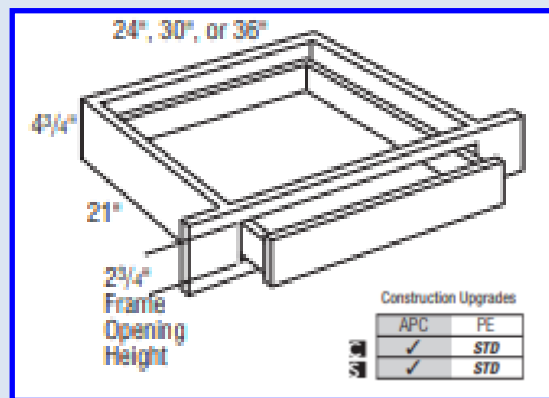

NEW

Under Counter Drawer Trimmable

UCDT2421, UCDT3021, UCDT3621 (Office and Vanity)

- Plywood ends are standard and finished
- Frame stile is trimmable 3" on each side, which leaves a face frame to end panel offset of 3/4" to accommodate the vanity desk leg
- Drawer front is 3/4" slab front
- Drawer box is 2" high