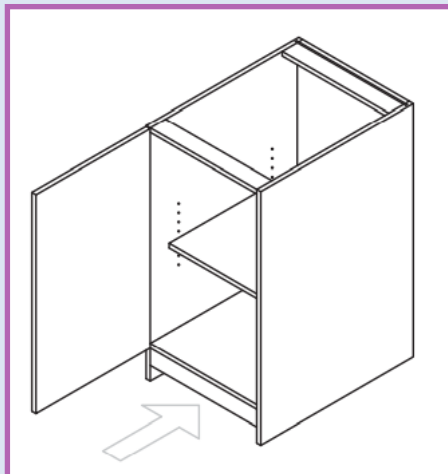

What Designers are saying about Thomasville Nouveau:

“I’m finding the more I use Nouveau, the more flexibility I find with the line. The half sizes are really helpful. Of course, Nouveau is perfect for those small spaces too”. *Chris Creasy HD0729 Collierville, TN*

Do the right think, even when no one is looking. It’s called integrity.

Modifications

Embellishments

FINTK-finish flush toekick

This option must be used with the FTK –flush toe kick or ITK-Integrated toe kick option. When used with FTK, the toe kick will be finished. For Tall cabinets over 84” and up to including 96”, both FTK and ITK must also be selected. For FINTK, matching melamine will be used where material is available. If no matching melamine exists, then a stained veneer, opaque painted, acrylic or gloss thermofoil stile part will be used. For availability, please reference the mod charts in the cabinet sections.

Available on most Base, Tall, and Vanity cabinets

PG.41