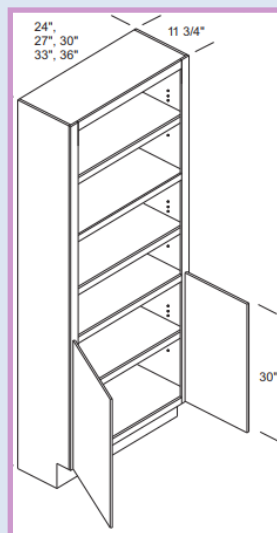

- * 3/4" Mortise & Tenon Solid Raised Panel Door; 5PC Solid Raised Drawer Front
- * Sculpted Outside Edge Profile
- * Fillers and oven panels will have matching edge profile
- * On 6" wide doors, center panel will be 3/16" veneer recessed

* When ordering painted Maple, drawer and door center panel will be MDF

Oak \$287/LF
Rustic Alder \$287/LF
Maple \$378/LF
Cherry \$416/LF
Rift Oak \$416/LF

Construction Specifications/Options:

| | |
|--------------------------------|---------|
| White Interior | |
| Natural Interior | ✓ |
| Glass Inserts | ✓ |
| Plywood Construction Available | Upgrade |
| Metal Drawers* | ✓ |
| Wood Drawers | ✓ |

*Drawer bottom and back will match interior of cabinet.

TF _ _ _ _

- * Three adjustable shelves, two fixed shelves
- * Shelves are reinforced with 3/4" Traditional Wood Edge moulding
- * 1-1/4" x 3/4" wood face frame
- * If an adjacent units side protrudes past the face frame, a minimum 1/4" filler must be used between the units
- * Toekicks shipped loose on units over 84" high
- * Not available in Crosse door style
- * Butt doors

Heights: 84, 86, 87, 90, 92, 93, 94.5, 96.5
Widths: 24, 27, 30, 33, 36

PAGES 289-290

TH&A

Todd Haley & Associates

Adam Johnson
678-736-9934

ajohnson@toddhaley.com

Paul Cunningham
615-681-2686

pcunningham@toddhaley.com