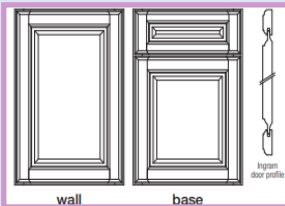

- * 3/4" Mortise & Tenon Solid Raised Panel Door; 5PC Solid Raised Drawer Front
- * Sculpted Outside Edge Profile
- * Fillers and oven panels will have matching edge profile
- * On 6" wide doors, center panel will be 3/16" veneer recessed

* When ordering painted Maple, drawer and door center panel will be MDF

Oak \$287/LF
Rustic Alder \$287/LF
Maple \$378/LF
Cherry \$416/LF
Rift Oak \$416/LF

Construction Specifications/Options:

| | |
|--------------------------------|---------|
| White Interior | |
| Natural Interior | ✓ |
| Glass Inserts | ✓ |
| Plywood Construction Available | Upgrade |
| Metal Drawers* | ✓ |
| Wood Drawers | ✓ |

*Drawer bottom and back will match interior of cabinet.

TF _ _ _ _

- * Three adjustable shelves, two fixed shelves
- * Shelves are reinforced with 3/4" Traditional Wood Edge moulding
- * 1-1/4" x 3/4" wood face frame
- * If an adjacent units side protrudes past the face frame, a minimum 1/4" filler must be used between the units
- * Toekicks shipped loose on units over 84" high
- * Not available in Crosse door style
- * Butt doors