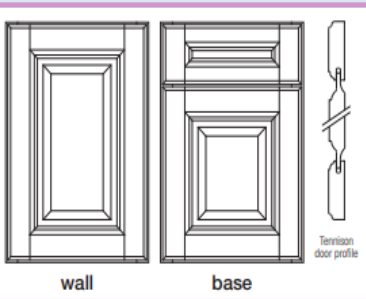

### Universal Design

PG.17

PEBBLE FINISH

- Mortise and Tenon stiles and rails
- 3/4" solid raised panel door
- 5pc drawer front
- Beaded frame profile door edge
- 6" high drawer fronts are 5-pc recessed with 1/2" solid center panel
- 9" and higher are 5pc raised w/ 3/4" solid center panel