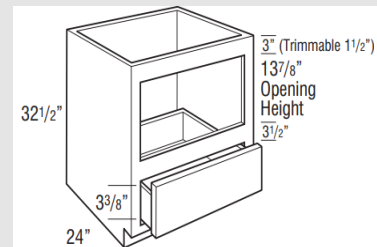

BBMWD3032.5

Elements is now introducing a Universal Access Base Built-in Microwave with Drawer!

- Metal appliance support brackets included
- Cabinets will have matching interior
- Available only in Cottage Full White

- Opening Width: 27"
- Max Width: 28 1/2"
- Opening Height: 13 7/8"
- Max Height: 16 7/8"

Pg. 47

TH&A

Todd Haley & Associates

Paul Cunningham

615-681-2686

pcunningham@toddhaley.com

Adam Johnson

678-736-9934

ajohnson@toddhaley.com

Christian Pellage

803-846-1902

cpellage@toddhaley.com