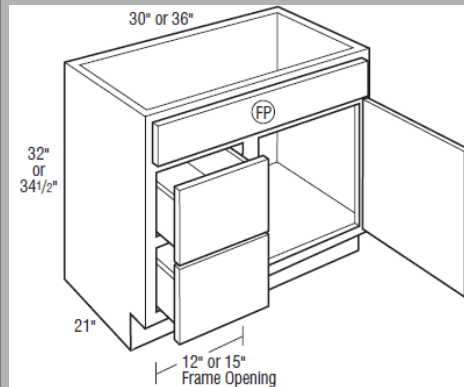

Pg. 15

Vanity Sink Wide Drawer Base with False Panels

Page 334

32" High

VSWD303221FP DL or DR
VSWD363221FP DL or DR

34 1/2" High

VSWD303421FP DL or DR
VSWD363421FP DL or DR

- DL or DR indicates drawer location (DL shown).
- FP = False Panel.