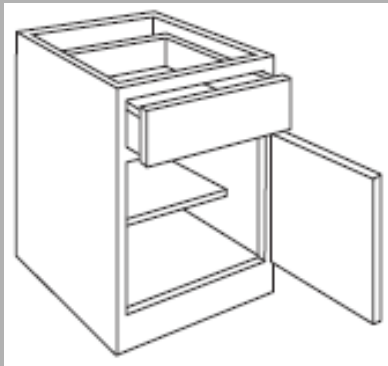

Modifications

FTK - Flush Toekick

For most Base, Tall & Vanity cabinets and Wall cabinets with ADDTK:
Extends the face frame to the floor, eliminating the toe-kick.

Not available when either RECTKL or RECTKR modifications are used.
When FTK is ordered with the Peninsula modification, both sides will receive a flush toe-kick. Eliminates the recess at the toe-kick, creating 4 1/2" of space at the floor flush with the cabinet face frame; ideal for use with baseboard moulding.

PG.64