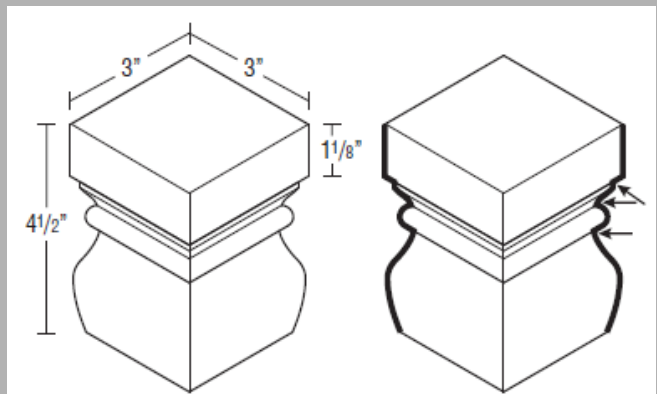

Embellishments

Kensington Bun Foot JCRBUNFOOT

- Trimmable.
- See page 394 for ordering guidelines.
- Finished edges indicated by bold lines on side view drawing. Glazed edges indicated by arrows on side view drawing.

PG. 438

Thank you for selling your House Brand, Thomasville Cabinetry! We are your partners to help you with the sale every time! Visit your web page <https://www.THAHD.com>

TH&A

Todd Haley & Associates

MASTERBRAND
CABINETS, INC.