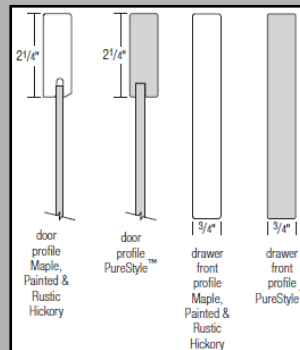

NEW 108" Tall Panels

Maple, Painted,
PureStyle™
\$196 LF

- Shaker Style Doors
- Veneer or PureStyle™ Flat Panel
- 1/2" Partial Overlay
- 3/4" Solid Slab Drawer Front
- A heat shield is required to separate PureStyle™ doors, drawer fronts, overlay fillers, and all laminate products from heat producing units to be in compliance with cabinet warranty.
- Nautical is not available in PureStyle™
- Note: Cottage Partial Overlay is available in *Classic in Rustic Hickory ONLY*

Modifications

RD-Reduced Depth w/Drawers

PG.55

This **Expanded** Reduced Depth (RD) modification on Base and Vanity Cabinets reduces the depth in 3" increments to a

minimum of 12". Previously, RD was only available down to 18". QuietClose undermount guides included. Any specified shelving is included and is always full depth. The dimension is specified as the distance from the front of the face frame to the back of the cabinet. *Note: With the recent discontinuation of the 18" deep vanity sku's, ALL Vanities can be reduced using RD18" at no charge.*