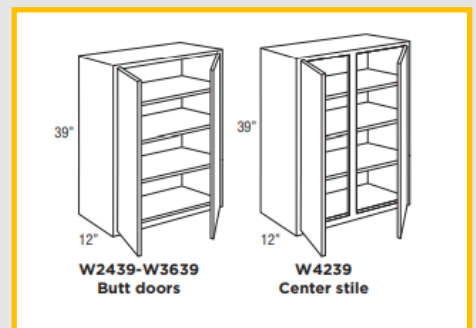

ALL SINGLE DOOR CABINETS HINGED ON RIGHT- FLIP IN FIELD
NOT AVAILABLE IN COSTELLO PARTIAL OR FULL TRESTLE

WALL DOUBLE DOOR 39" High 12" Deep

W2439, W2739

W3039, W3339

W3639, W4239

Pg. 21

W2439-W3639
Butt doors