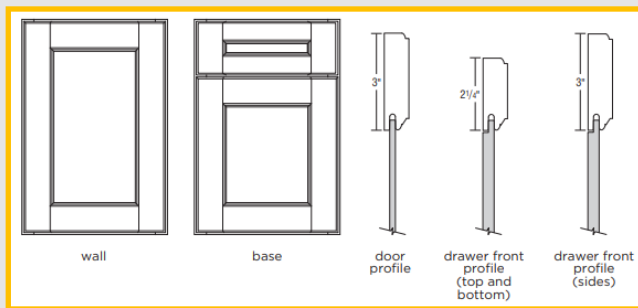

- * Full Overlay Transitional Door Style
- * 3" Rail
- * Veneer Center Panel
- * 5-PC Drawer Front Standard
- * Available in Painted White and Sterling

Sterling/White \$219/LF

Pg. 6

Elements Product Specifications

All Plywood Construction, 1/2" Ends, 3/8" top, back, bottom, and I-Beam braces; 3/4" hardwood frame; 5/8" dovetailed solid wood drawer box; QuietClose Undermount Full Extension Guides and 6-way adjustable hinges