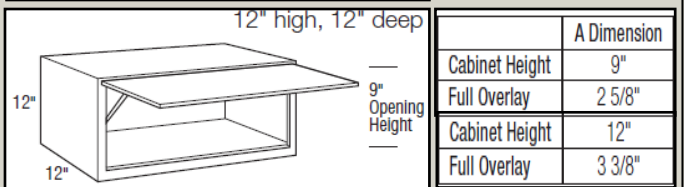

WALL TOP HINGE CABINET WITH STAY LIFT

WTH2409SL
WTH2709SL
WTH3009SL
WTH3309SL
WTH3609SL

Page 117

WTH2412SL
WTH2712SL
WTH3012SL
WTH3312SL
WTH3612SL

- Heavy duty Stay Lift mechanism.
- Mechanisms are not sold separately.
- Specialty doors not available.
- Grain on center panels and slab doors will run horizontally and door rail configuration on non-miter doors will be unique from adjacent cabinet doors.
- Increased Depths available in 1/4" increments from 12 1/4" to 30".
- Not available with glass.
- Door opens to 107°. Angle restriction clips available, see page 744.
- Additional accessories available for Automatic Opening Mechanism option, refer to page 747.

TH&A

Todd Haley & Associates

Adam Johnson
678-736-9934
ajohnson@toddhaley.com

Ginny Edens
770-424-7518
gedens@toddhaley.com

Paul Cunningham
615-681-2686
pcunningham@toddhaley.com

Thomas D. Clarke, CKD
225-240-0529
tclarke@toddhaley.com