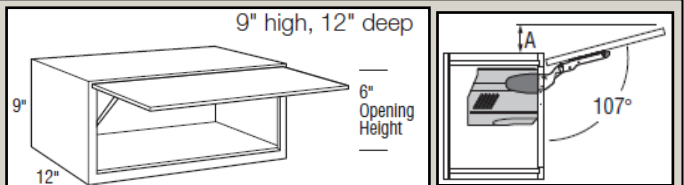

WALL TOP HINGE CABINET WITH STAY LIFT

WTH2409SL
WTH2709SL
WTH3009SL
WTH3309SL
WTH3609SL

Page 117

WTH2412SL
WTH2712SL
WTH3012SL
WTH3312SL
WTH3612SL

- Heavy duty Stay Lift mechanism.
- Mechanisms are not sold separately.
- Specialty doors not available.
- Grain on center panels and slab doors will run horizontally and door rail configuration on non-miter doors will be unique from adjacent cabinet doors.
- Increased Depths available in 1/4" increments from 12 1/4" to 30".
- Not available with glass.
- Door opens to 107°. Angle restriction clips available, see page 744.
- Additional accessories available for Automatic Opening Mechanism option, refer to page 747.

TH&A

Todd Haley & Associates

Adam Johnson
678-736-9934
ajohnson@toddhaley.com

Ginny Edens
770-424-7518
gedens@toddhaley.com

Paul Cunningham
615-681-2686
pcunningham@toddhaley.com

Thomas D. Clarke, CKD
225-240-0529
tclarke@toddhaley.com