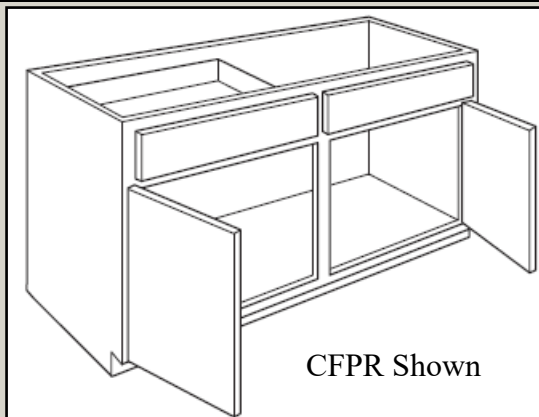

Cabinet False Panel

CFPR Shown

CFPL- Cabinet false panel Left
CFPR- Cabinet false panel Right
CFPB- Cabinet false panel Both

- Base and vanity cabinets with working drawers can be ordered with false fronts in place of the working drawers.
- Only top drawer is modified when specified on drawer base units.

Page 61