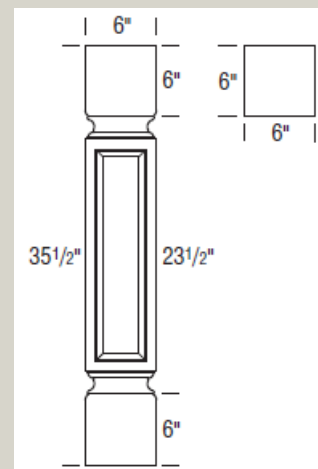

Embellishments

MADELINEPOSTL

- 6" x 6" x 35 1/2".
- If ordered in Rustic Alder, will not feature rustic characteristics.
- Not available in Quartersawn Oak.

PAGE 649

Thank you for selling Artisan Cabinetry!
We need & appreciate your business! Please
visit your website <https://www.THAHD.com>.

TH&A

Todd Haley & Associates

MASTERBRAND
CABINETS, INC.