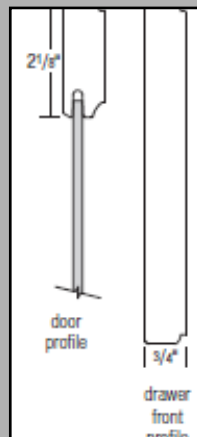

Naomi FO Maple Fossil

30" Super Cabinet BSC30RP/BSC30PR

Maple, Painted,
\$260 LF

Fossil

- Veneer Flat Panel
- 1 1/4" Full Overlay
- 3/4" Solid Profiled Drawer Front
- Optional 5-Piece

- Cabinets utilize 170° hinges. Integrated Quiet Close hinge not included. Premium door mechanism installed.
- Roll trays are full extension side-mounted.
- Each door features a chrome and wood three-tiered rack.
- Door rack width is 9 3/8".
- Door rack depth is 3".
- For sufficient pull-out clearance, 12" of adjacent space is required to open to 170°.
- Quiet Close not included.