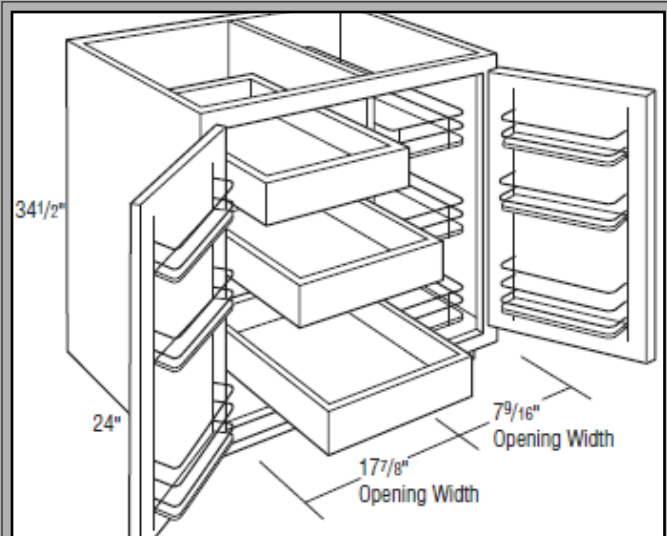

Naomi FO Maple Fossil

30" Super Cabinet BSC30RP/BSC30PR

Maple, Painted,
\$260 LF

Fossil

- Veneer Flat Panel
- 1 1/4" Full Overlay
- 3/4" Solid Profiled Drawer Front
- Optional 5-Piece

- Cabinets utilize 170° hinges. Integrated Quiet Close hinge not included. Premium door mechanism installed.
- Roll trays are full extension side-mounted.
- Each door features a chrome and wood three-tiered rack.
- Door rack width is 9 3/8".
- Door rack depth is 3".
- For sufficient pull-out clearance, 12" of adjacent space is required to open to 170°.
- Quiet Close not included.