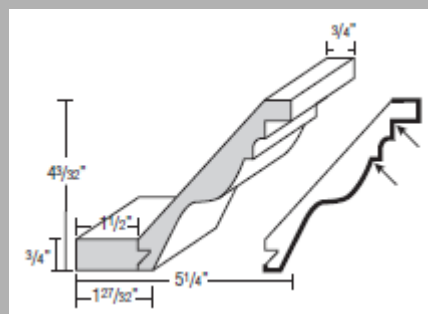

PG. 408

Thank you for selling your House Brand, Thomasville Cabinetry! We are your partners to help you with the sale every time! Visit your web page <https://www.THAHD.com>

TH&A

Todd Haley & Associates

MASTERBRAND
CABINETS, INC.