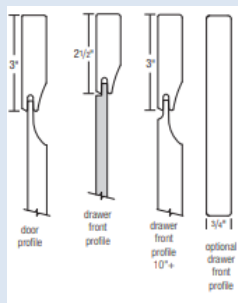

- Distressing Technique available
- 3/4" Slab DF option
- See Designer Handbook for Rustic Disclaimer  
\*Open knots approx. 3/4" diameter can pass completely through door and are desirable for this rustic look