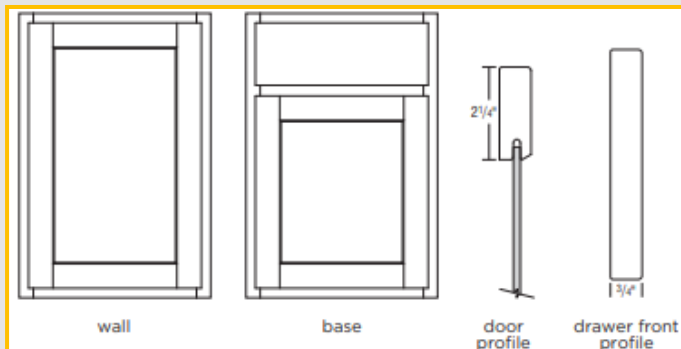

- 2-1/4" Stile & Rail
- Veneer Center Panel
- Slab Drawer Front Standard
- Also available in Painted White

Trestle \$169/LF
 White \$175/LF

Pg. 6

Elements Product Specifications:

All Plywood Construction, 1/2" Matching Laminated Finished Ends, 3/8" top, back, bottom, and I-Beam braces; 3/4" hardwood frame; 5/8" dovetailed solid wood drawer box; QuietClose™ Undermount Full Extension Guides and 6-way adjustable hinges

Wall Corner Cabinets

WC3030S; WC3630S;
 WC4230S (double door) WC3036S,
 WC3636S; WC3039S;
 WC3639S; WC3042S;
 WC3642S

Right Blind shown. Cabinet may be flipped for Left blind application. Filler required. Must be ordered separately. 39" high blind cabinets not available in Trestle.