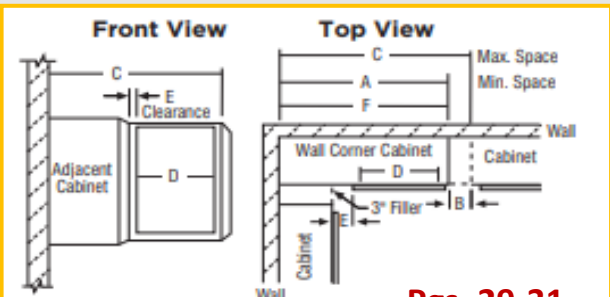

- 2-1/4" Stile & Rail
- Veneer Center Panel
- Slab Drawer Front Standard
- Also available in Painted White

Trestle \$169/LF
 White \$175/LF

Pg. 6

Elements Product Specifications:

All Plywood Construction, 1/2" Matching Laminated Finished Ends, 3/8" top, back, bottom, and I-Beam braces; 3/4" hardwood frame; 5/8" dovetailed solid wood drawer box; QuietClose™ Undermount Full Extension Guides and 6-way adjustable hinges

Wall Corner Cabinets

WC3030S; WC3630S;
 WC4230S (double door) WC3036S,
 WC3636S; WC3039S;
 WC3639S; WC3042S;
 WC3642S

Right Blind shown. Cabinet may be flipped for Left blind application. Filler required. Must be ordered separately. 39" high blind cabinets not available in Trestle.