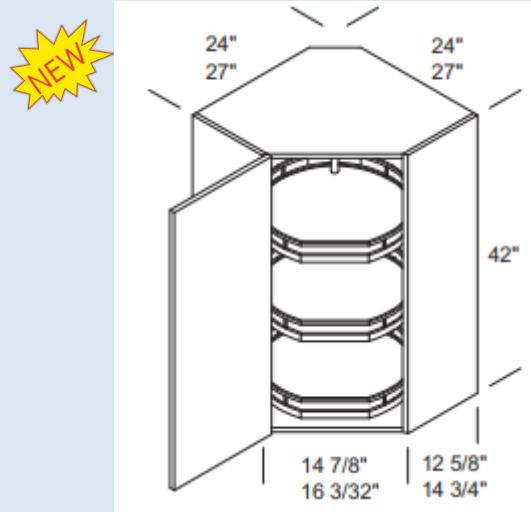

## Wall Shelf Twister Susan NEW 42" HIGH

WA2442 L or R TWDG  
 WA2742 L or R TWDG

- 110\* Hinges
- Three metal fenced melamine adjustable shelves, all in a dark gray color
- Shelves are 19-5/8" diameter with a flat cut front
- Each shelf has an 18 pound weight capacity