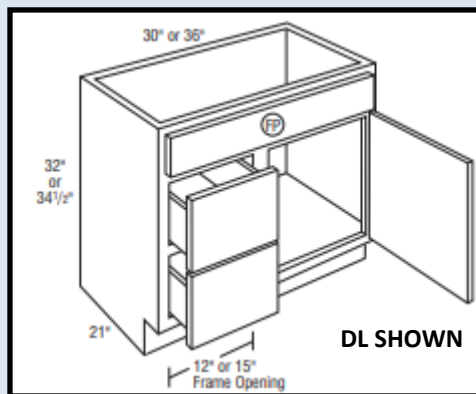

Vanity Sink Wide Drawer Base w/ False Panel

- VSWD303221FP DL or DR
- VSWD363221FP DL or DR
- VSWD303421FP DL or DR
- VSWD363421FP DL or DR

	Face Frame Opening Width		Available Sink Clearance Width	# of Sink Openings	# of Drawers
	Drawers	Doors			
VSWD30...	12"	12"	27"	1	2
VSWD36...	15"	15"	33"	1	2

This wide drawer version was introduced in 2021 to provide more storage with a larger drawer area. The standard VSD in all widths only has a 9" frame opening in the drawer section.

PG. 334

Todd Haley & Associates

Adam Johnson
678-736-9934

ajohnson@toddhaley.com

Paul Cunningham
615-681-2686

pcunningham@toddhaley.com

Thomas D. Clarke, CKD
225-240-0529

tclarke@toddhaley.com

Ginny Edens
770-424-7518

gedens@toddhaley.com