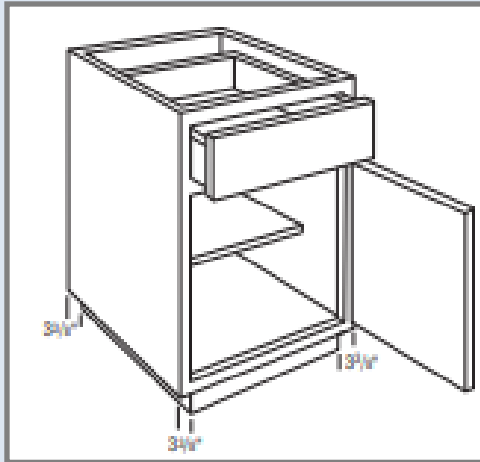

What Designers are saying about Thomasville:

“Thomasville has always been the brand that I could go to for the styles and colors my customers are looking for. They also have some of the best organization options”.

Chris Creasy HD0729 Collierville, TN

“When everything seems to be going against you, remember that an airplane takes off against the wind, not with it”. Henry Ford

MODIFICATIONS

RECTKALL

This Modification creates a 3-3/8” recessed toekick on the right, left and back of the cabinet. It’s primarily used for island cabinets but it’s available on most base, tall and vanity cabinets as well as wall cabinets with ADDTK. All cabinets using this modification must be at least 15” deep.

The exposed toekick area must be covered as the entire area will have non-matching material.

PG.66