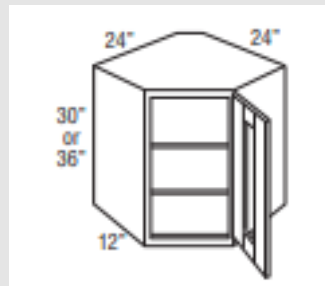

**Pg. 6**

**Elements Product Specifications:**

All Plywood Construction, 1/2" Matching Laminated Finished Ends, 3/8" top, back, bottom, and I-Beam braces; 3/4" hardwood frame; 5/8" dovetailed solid wood drawer box; QuietClose™ Undermount Full Extension Guides and 6-way adjustable hinges

## Diagonal Wall Cut-For-Glass

**DWCG \_\_2424R**

**Pg. 33**

- Cabinets hinged on right; may be flipped in the field
- Corner cabinets require 24" x 24" of wall space
- Glass not included
- Cabinets will have matching interior
- Available in Cottage Full Overlay white and Sterling only

RECOMMENDED GLASS SIZE FOR WALL CABINET DOORS			
SKU	Cottage Full Door Size	Door Route Size	Glass Size
DWCG302424R	14 1/2" x 29 1/2"	11 1/4" x 26 1/4"	11 1/16" x 26 1/16"
DWCG362424R	14 1/2" x 35 1/2"	11 1/4" x 32 1/4"	11 1/16" x 32 1/16"
DWCG422424R	14 1/2" x 41 1/2"	11 1/4" x 38 1/4"	11 1/16" x 38 1/16"