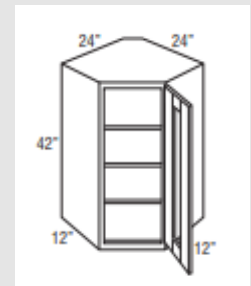

**Pg. 6**

**Elements Product Specifications:**

All Plywood Construction, 1/2" Matching Laminated Finished Ends, 3/8" top, back, bottom, and I-Beam braces; 3/4" hardwood frame; 5/8" dovetailed solid wood drawer box; QuietClose™ Undermount Full Extension Guides and 6-way adjustable hinges

## Diagonal Wall Cut-For-Glass

**DWCG \_\_2424R**

**Pg. 33**

- Cabinets hinged on right; may be flipped in the field
- Corner cabinets require 24" x 24" of wall space
- Glass not included
- Cabinets will have matching interior
- Available in Cottage Full Overlay white and Sterling only

RECOMMENDED GLASS SIZE FOR WALL CABINET DOORS			
SKU	Cottage Full Door Size	Door Route Size	Glass Size
DWCG302424R	14 1/2" x 29 1/2"	11 1/4" x 26 1/4"	11 1/16" x 26 1/16"
DWCG362424R	14 1/2" x 35 1/2"	11 1/4" x 32 1/4"	11 1/16" x 32 1/16"
DWCG422424R	14 1/2" x 41 1/2"	11 1/4" x 38 1/4"	11 1/16" x 38 1/16"