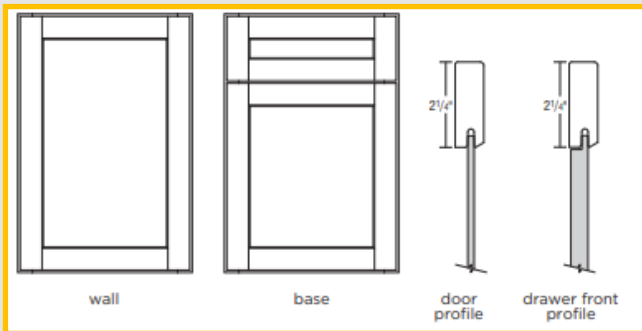

**Pg. 6**

**Elements Product Specifications:**

All Plywood Construction, 1/2" Matching Laminated Finished Ends, 3/8" top, back, bottom, and I-Beam braces; 3/4" hardwood frame; 5/8" dovetailed solid wood drawer box; QuietClose™ Undermount Full Extension Guides and 6-way adjustable hinges

## Diagonal Wall Cut-For-Glass

**DWCG \_\_2424R**

**Pg. 33**

- Cabinets hinged on right; may be flipped in the field
- Corner cabinets require 24" x 24" of wall space
- Glass not included
- Cabinets will have matching interior
- Available in Cottage Full Overlay white and Sterling only