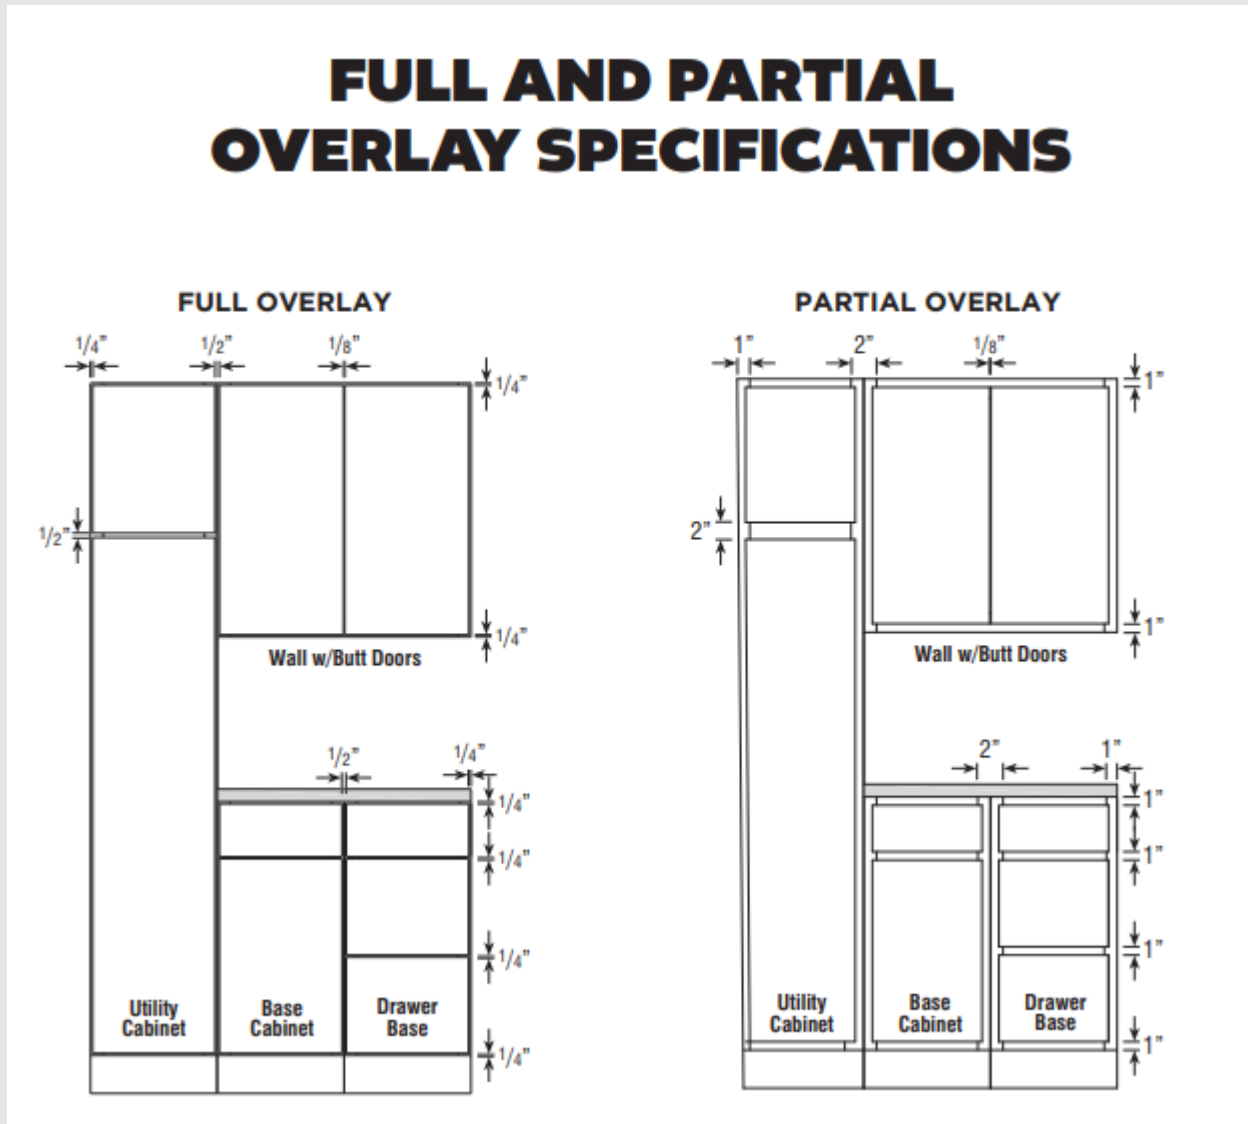

Thomasville *ELEMENTS* a modern, vintage vibe cabinetry offering that is exclusive to The Home Depot!

Thomasville Elements
CABINETS

Full Overlay versus Partial Overlay

FULL AND PARTIAL OVERLAY SPECIFICATIONS

Thank you for selling your House Brand, Thomasville Cabinetry! We are your partners to help you with the sale every time! Visit your web page <https://www.THAHD.com>

TH&A

Todd Haley & Associates

MASTERBRAND
CABINETS, INC.