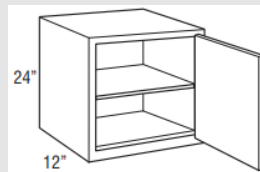

- ◆ Partial Overlay
- ◆ Shaker
- ◆ 2 1/4" Rail
- ◆ Veneer Center Panel
- ◆ Slab Drawer Front
- ◆ Available in Trestle and White
- ◆ \$199/LF

Keep jobs on track with ELEMENTS. Delivers to customer in 10-21 business days!*

Pg. 6

Single Door Cabinets

Wall Single Door

Utility Single Door

Base Single Door

Vanity Base Single Door

Please remember that **all single door cabinets in Elements** are ALWAYS shipped **hinged right** even if you specify Left Hinge on 20/20. The doors can be easily be flipped in the field because the left stile is predrilled with a pilot hole.