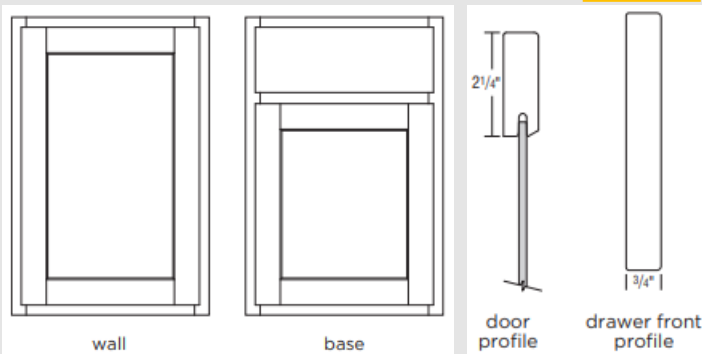

Pg. 6

Single Door Cabinets

Wall Single Door

Utility Single Door

Base Single Door

Vanity Base Single Door

Please remember that **all single door cabinets in Elements** are ALWAYS shipped **hinged right** even if you specify Left Hinge on 20/20. The doors can be easily be flipped in the field because the left stile is predrilled with a pilot hole.