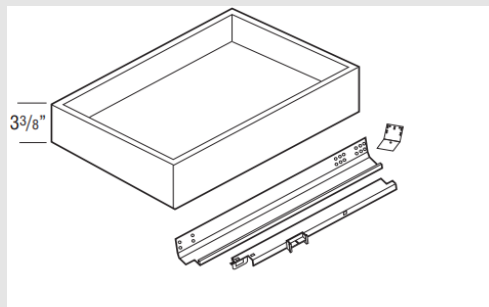

Thomasville Elements
CABINETS

Roll Tray Kits

- 5/8" solid-wood dovetail roll tray with QuietClose, undermount, full extension guides.
- RT15WD-RT36WD kits contain 1 roll tray, roll tray brackets, hardware, and screws.
- RT42WD kits contain 2 roll trays, roll tray brackets, hardware, and screws.
- Exterior dimensions of roll trays are 21" deep x 3 3/8" tall (fits standard 24" deep cabinet).