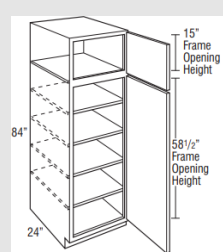

Pg. 6

Single Door Cabinets

Wall Single Door

Utility Single Door

Base Single Door

Vanity Base Single Door

Please remember that **all single door cabinets in Elements** are ALWAYS shipped **hinged right** even if you specify Left Hinge on 20/20. The doors can be easily be flipped in the field because the left stile is predrilled with a pilot hole.

Thomasville Elements
CABINETS

Roll Tray Kits

- 5/8" solid-wood dovetail roll tray with QuietClose, undermount, full extension guides.
- RT15WD-RT36WD kits contain 1 roll tray, roll tray brackets, hardware, and screws.
- RT42WD kits contain 2 roll trays, roll tray brackets, hardware, and screws.
- Exterior dimensions of roll trays are 21" deep x 3 3/8" tall (fits standard 24" deep cabinet).